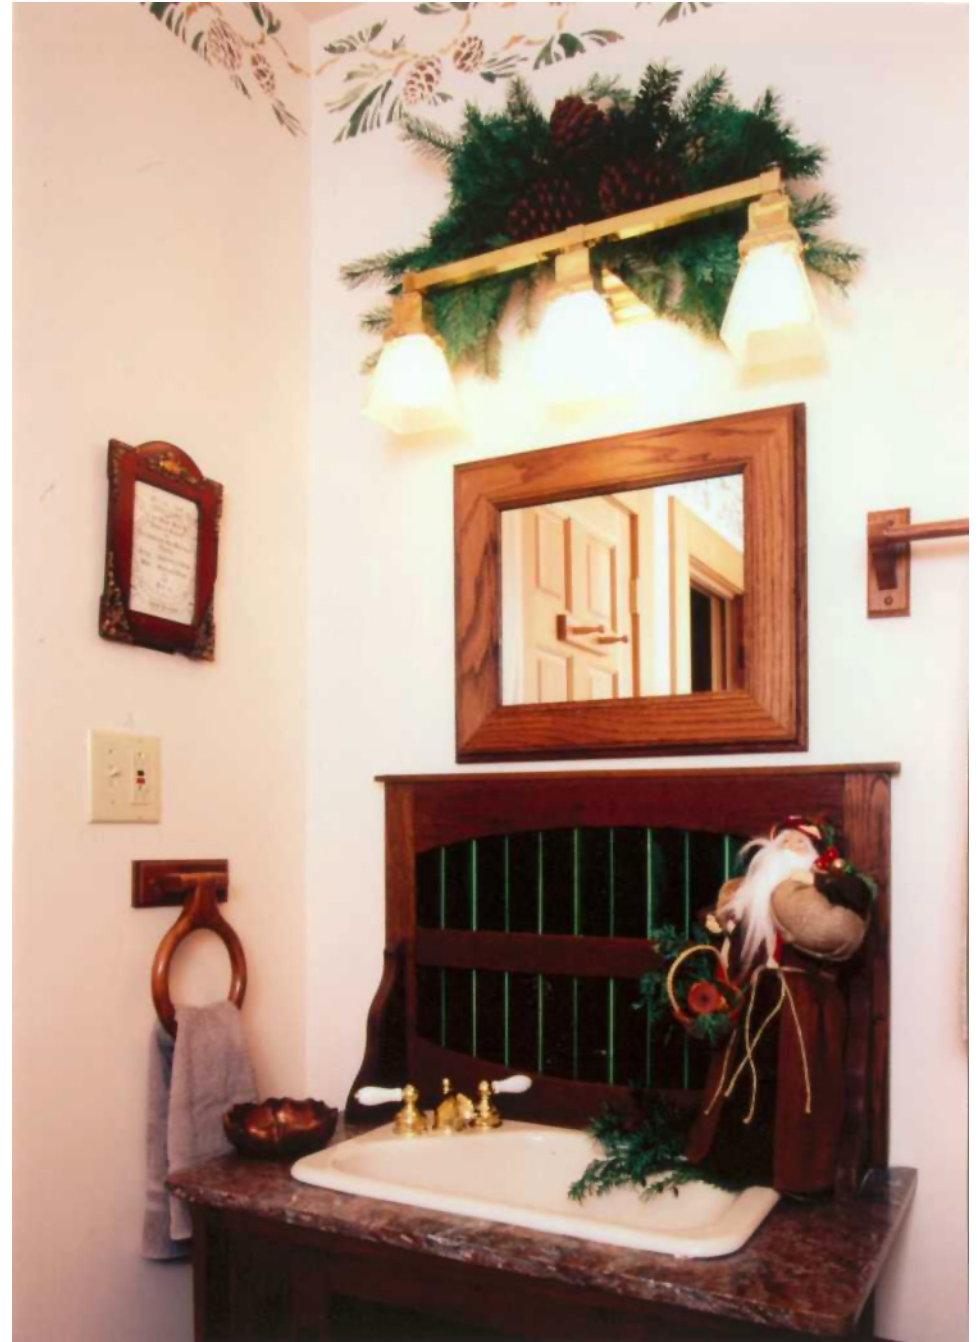

Richard & Diane Blumenschankel, Marrowstone, WA
Stencil Installation. Custom Design Shower Curtain.
Created, Stenciled and Embroidered

Bathroom Details, Antique Furniture.
Custom-fitted Plumbing